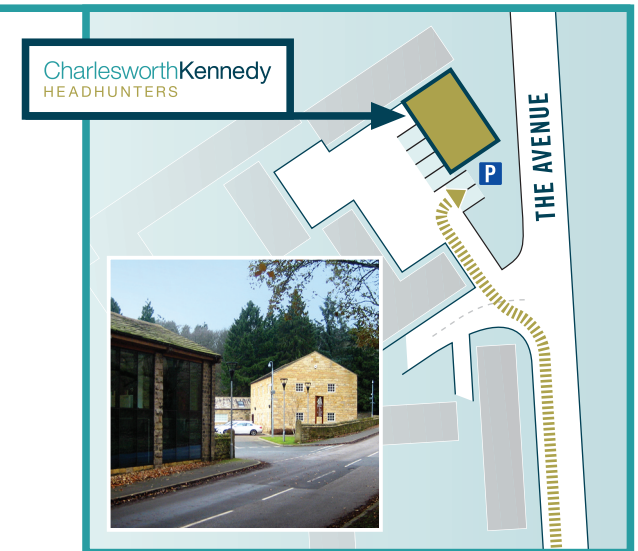

CharlesworthKennedy HEADHUNTERS

Charlesworth Kennedy
The New Barn
Home Farm Business Park
The Avenue
Apperley Bridge
BD17 7RH

UK Phone: 0113 834 7481
Intl. Phone: +44 113 834 7481

www.charlesworthkennedy.com